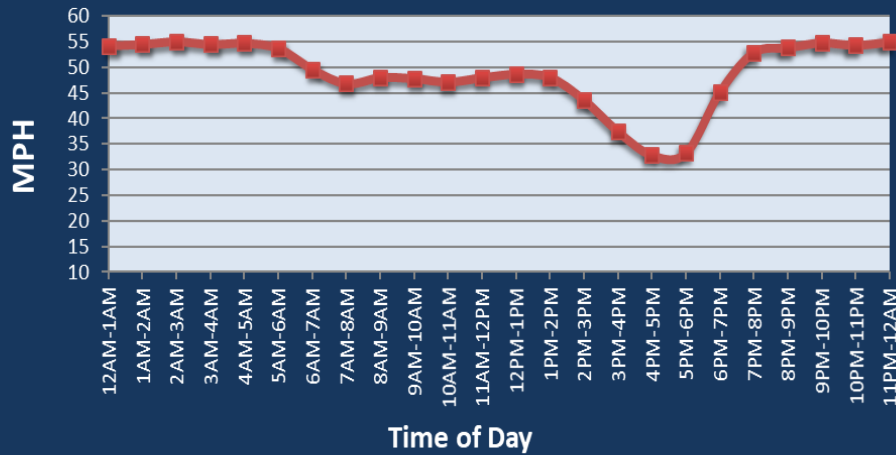

Los Angeles, CA: SR 91 at SR 55

Average Speed by Time of Day
SR 91 at SR 55

Summary

National Ranking by Congestion Index	90
Average Speed	48.4
Peak Average Speed	42.7
Nonpeak Average Speed	50.3
Nonpeak/Peak Ratio	1.18
Peak Average Speed Percent Change 2020 - 2021	-8.3%