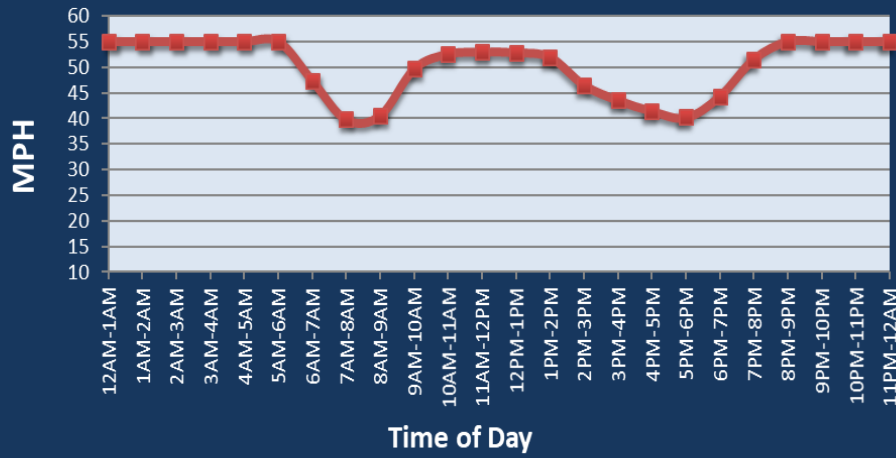

Los Angeles, CA: I-710 at I-105

Average Speed by Time of Day
I-710 at I-105

Summary

National Ranking by Congestion Index	91
Average Speed	49.3
Peak Average Speed	42.3
Nonpeak Average Speed	52.4
Nonpeak/Peak Ratio	1.24
Peak Average Speed Percent Change 2020 - 2021	8.1%