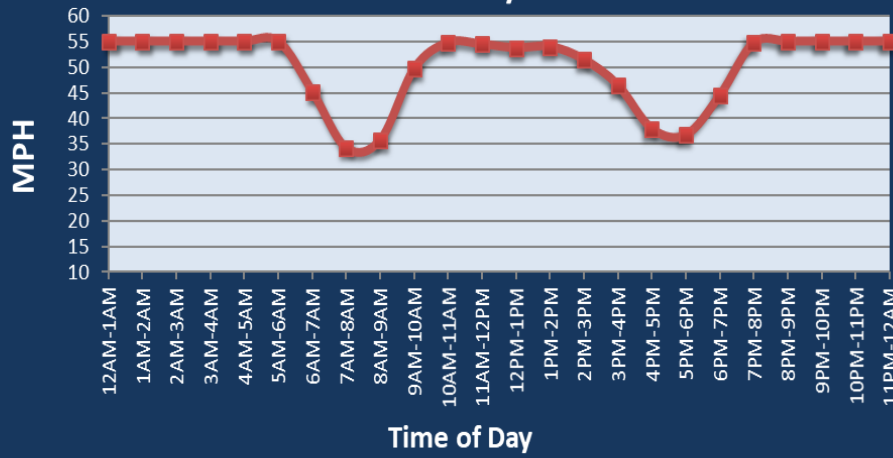

# Houston, TX: I-10 at I-69/US 59

Average Speed by Time of Day  
I-10 at I-69/US 59

## Summary

National Ranking by Congestion Index	93
Average Speed	48.1
Peak Average Speed	38.5
Nonpeak Average Speed	53.2
Nonpeak/Peak Ratio	1.38
Peak Average Speed Percent Change 2020 - 2021	-20.2%