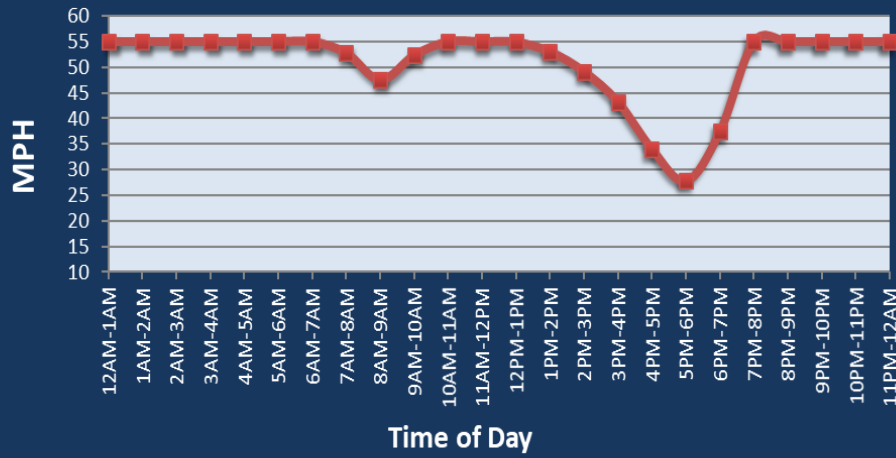

Charlotte, NC: I-77 near Lake Norman

Average Speed by Time of Day
I-77 near Lake Norman

Summary

National Ranking by Congestion Index	97
Average Speed	48.4
Peak Average Speed	40.7
Nonpeak Average Speed	52.9
Nonpeak/Peak Ratio	1.30
Peak Average Speed Percent Change 2020 - 2021	-15.9%