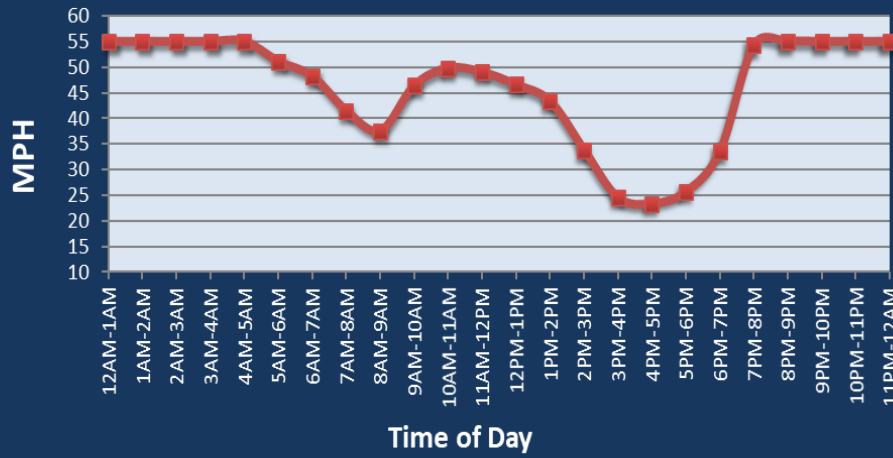

Boston, MA: I-93 at SR 3

Average Speed by Time of Day
I-93 at SR 3

Summary

National Ranking by Congestion Index	99
Average Speed	42.6
Peak Average Speed	35.4
Nonpeak Average Speed	46.5
Nonpeak/Peak Ratio	1.31
Peak Average Speed Percent Change 2020 - 2021	-16.7%