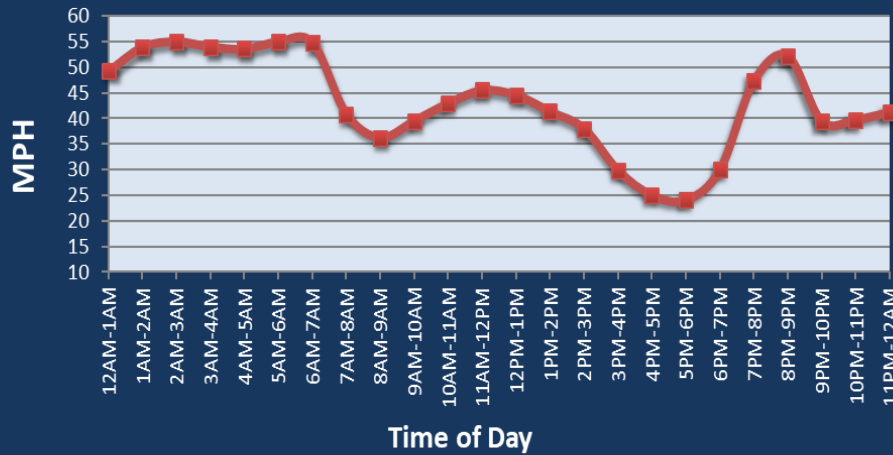

Atlanta, GA: I-285 at SR 400

Average Speed by Time of Day
I-285 at SR 400

Summary

National Ranking by Congestion Index	14
Average Speed	40.7
Peak Average Speed	33.6
Nonpeak Average Speed	43.7
Nonpeak / Peak Ratio	1.3
Peak Average Speed Percent Change 2021 - 2022	-9.1%