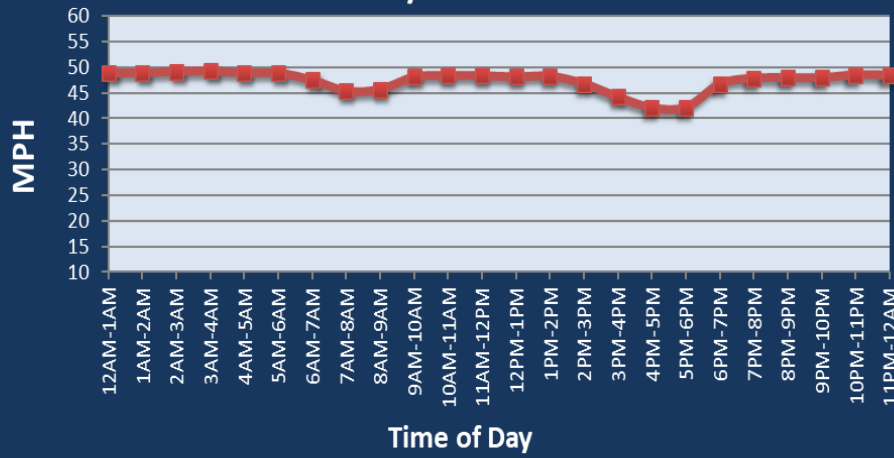

St. Louis, MO: I-64/I-55 at I-44

Average Speed by Time of Day
I-64/I-55 at I-44

Summary

National Ranking by Congestion Index	33
Average Speed	47.1
Peak Average Speed	44.9
Nonpeak Average Speed	47.9
Nonpeak / Peak Ratio	1.07
Peak Average Speed Percent Change 2021 - 2022	-1.0%