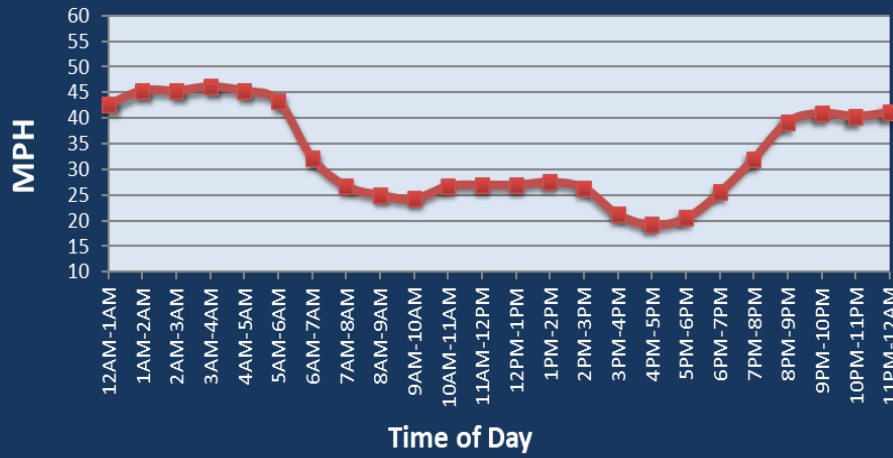

Bronx, NY: I-678

Average Speed by Time of Day I-678

Summary

National Ranking by Congestion Index	46
Average Speed	30.1
Peak Average Speed	25.4
Nonpeak Average Speed	32.2
Nonpeak / Peak Ratio	1.27
Peak Average Speed Percent Change 2021 - 2022	-9.7%