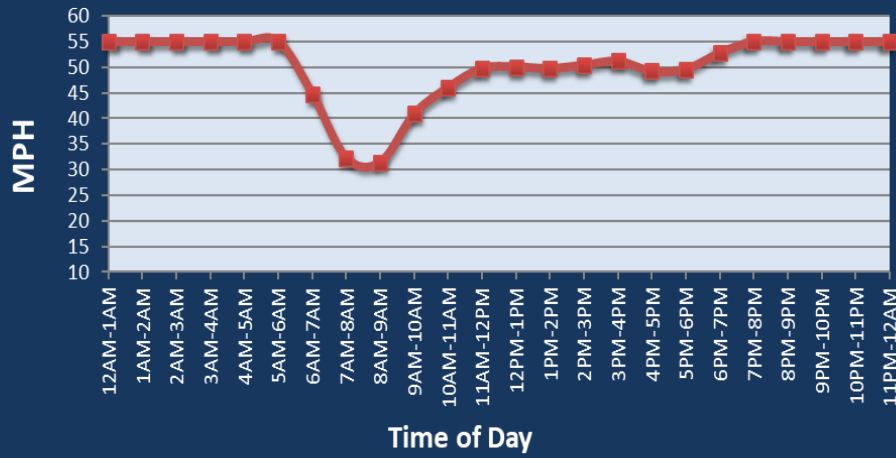

# Nashville, TN: I-65 at I-24

Average Speed by Time of Day  
I-65 at I-24

## Summary

|   |       |
|---|-------|
| National Ranking by Congestion Index          | 51    |
| Average Speed                                 | 47.9  |
| Peak Average Speed                            | 40.7  |
| Nonpeak Average Speed                         | 50.9  |
| Nonpeak / Peak Ratio                          | 1.25  |
| Peak Average Speed Percent Change 2021 - 2022 | -7.6% |