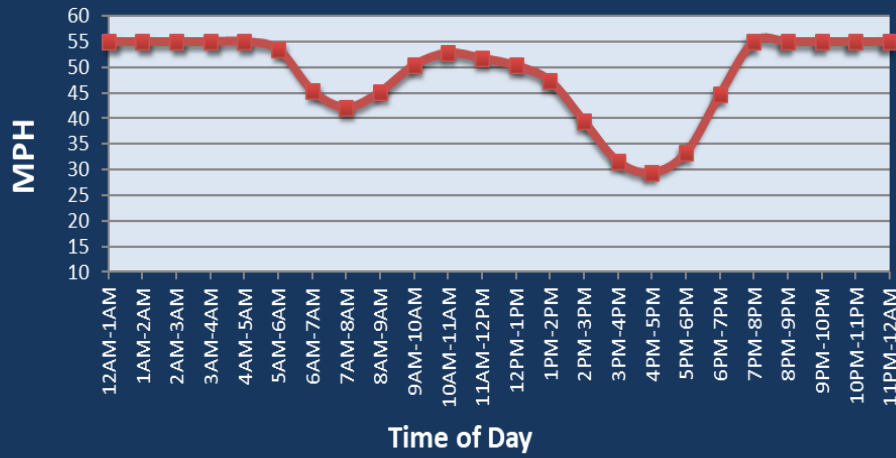

# Federal Way, WA: SR 18 at I-5

Average Speed by Time of Day  
SR 18 at I-5

## Summary

National Ranking by Congestion Index	68
Average Speed	46.7
Peak Average Speed	40.1
Nonpeak Average Speed	49.9
Nonpeak / Peak Ratio	1.25
Peak Average Speed Percent Change 2021 - 2022	3.8%