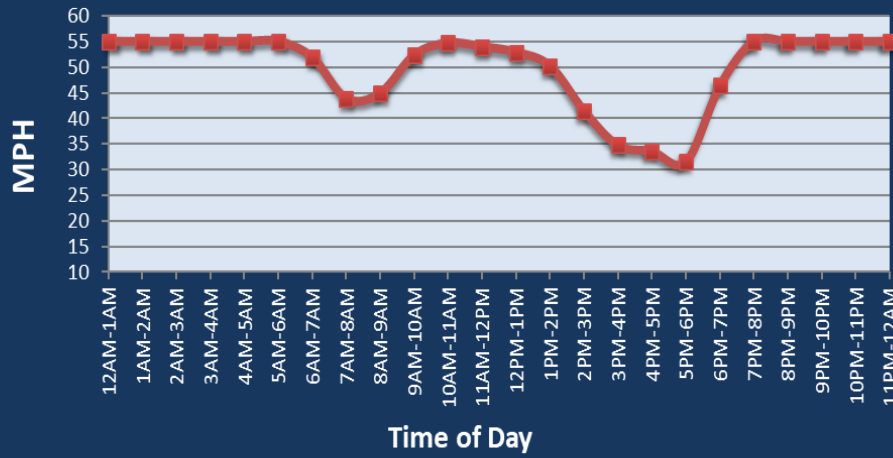

Las Vegas, NV: I-15 at I-515

Average Speed by Time of Day
I-15 at I-515

Summary

National Ranking by Congestion Index	74
Average Speed	48.3
Peak Average Speed	41.7
Nonpeak Average Speed	51.7
Nonpeak / Peak Ratio	1.24
Peak Average Speed Percent Change 2021 - 2022	-4.9%