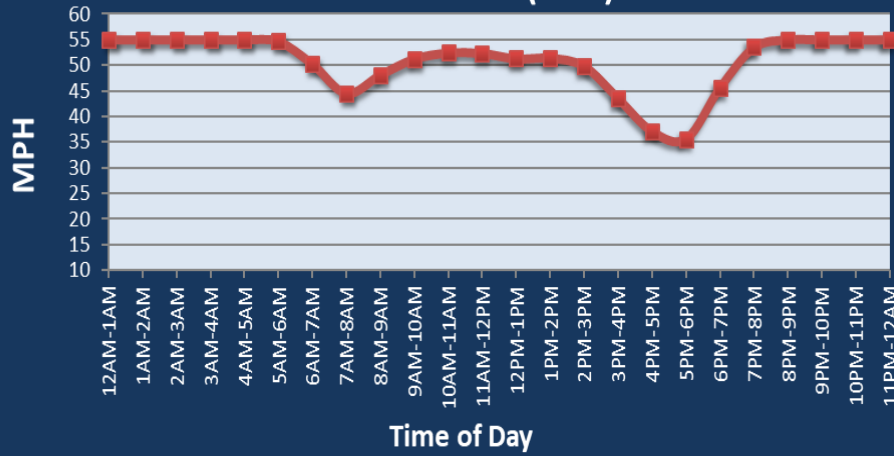

# Houston, TX: I-10 at I-610 (East)

Average Speed by Time of Day  
I-10 at I-610 (East)

## Summary

National Ranking by Congestion Index	43
Average Speed	49.5
Peak Average Speed	43.4
Nonpeak Average Speed	52.2
Nonpeak / Peak Ratio	1.2
Peak Average Speed Percent Change 2021 - 2022	-2.6%