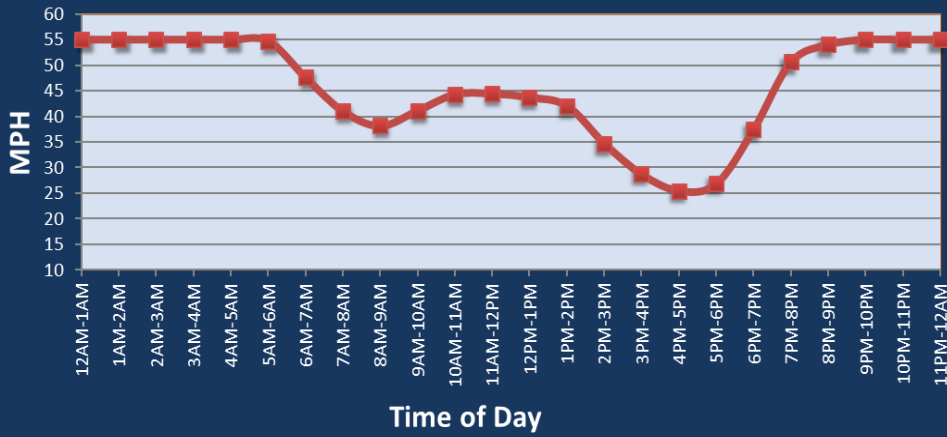

Chicago, IL: I-294 at I-290/I-88

Average Speed by Time of Day
I-294 at I-290/I-88

Summary

National Ranking by Congestion Index	2
Average Speed	42.8
Peak Average Speed	35.4
Nonpeak Average Speed	46.0
Nonpeak / Peak Ratio	1.30
Peak Average Speed Percent Change 2022 - 2023	-6.4%