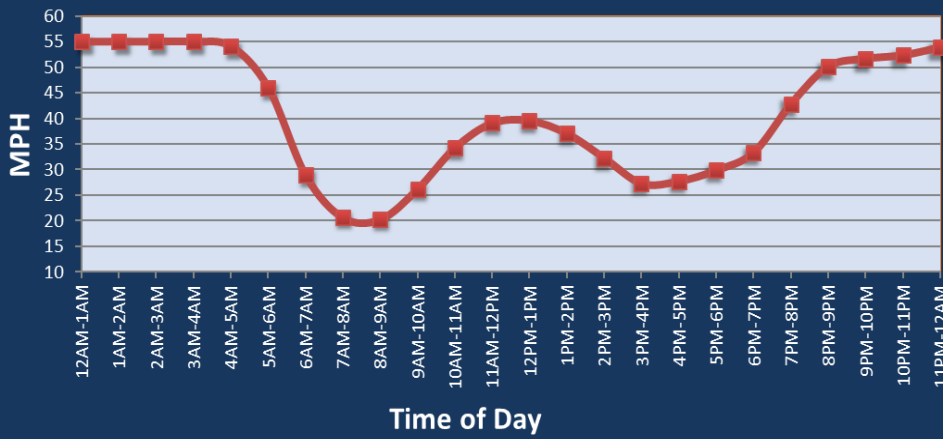

# Chicago, IL: I-55

Average Speed by Time of Day  
I-55

## Summary

National Ranking by Congestion Index	3
Average Speed	35.3
Peak Average Speed	25.2
Nonpeak Average Speed	40.6
Nonpeak / Peak Ratio	1.61
Peak Average Speed Percent Change 2022 - 2023	0.3%