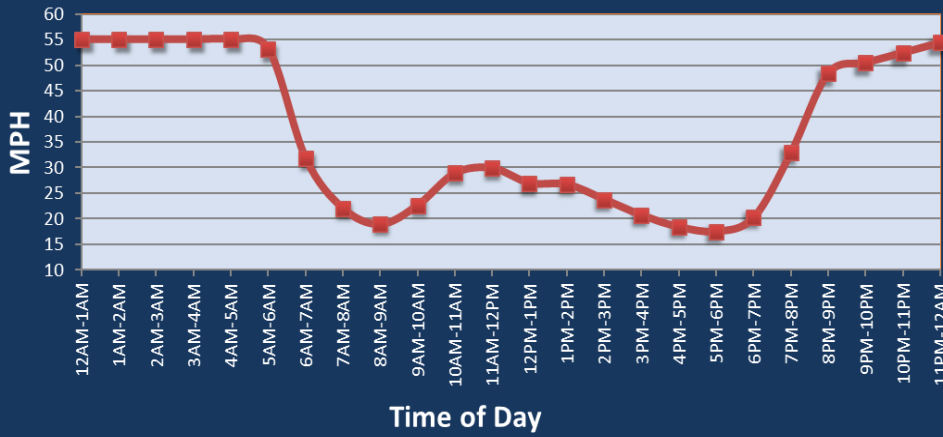

Houston, TX: I-45 at I-69/US 59

Average Speed by Time of Day
I-45 at I-69/US 59

Summary

National Ranking by Congestion Index	4
Average Speed	30.4
Peak Average Speed	20.9
Nonpeak Average Speed	34.6
Nonpeak / Peak Ratio	1.65
Peak Average Speed Percent Change 2022 - 2023	-3.6%