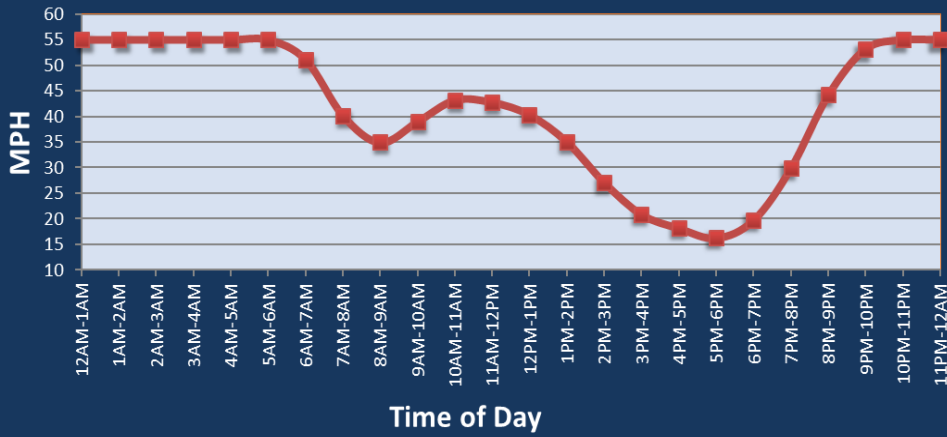

Atlanta, GA: I-285 at I-85 (North)

Average Speed by Time of Day
I-285 at I-85 (North)

Summary

National Ranking by Congestion Index	5
Average Speed	36.6
Peak Average Speed	26.8
Nonpeak Average Speed	41.0
Nonpeak / Peak Ratio	1.53
Peak Average Speed Percent Change 2022 - 2023	-5.9%