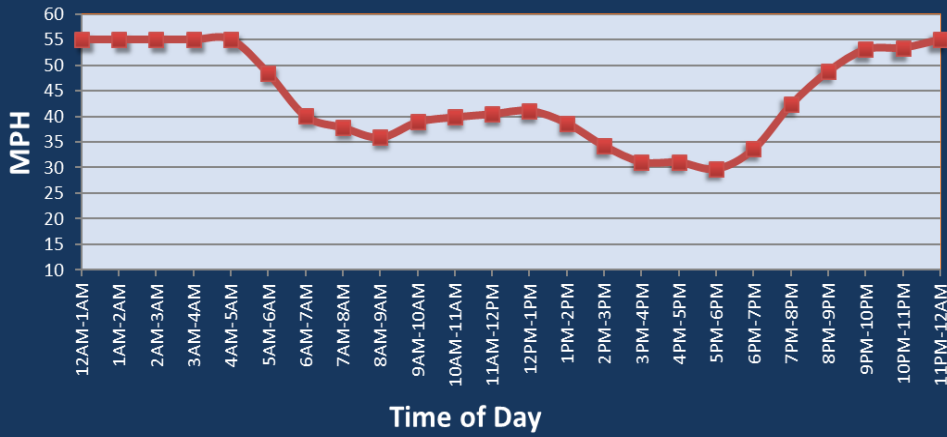

# Los Angeles, CA: SR 60 at SR 57

Average Speed by Time of Day  
SR 60 at SR 57

## Summary

|   |       |
|---|-------|
| National Ranking by Congestion Index          | 7     |
| Average Speed                                 | 42.4  |
| Peak Average Speed                            | 35.2  |
| Nonpeak Average Speed                         | 45.1  |
| Nonpeak / Peak Ratio                          | 1.28  |
| Peak Average Speed Percent Change 2022 - 2023 | -1.5% |