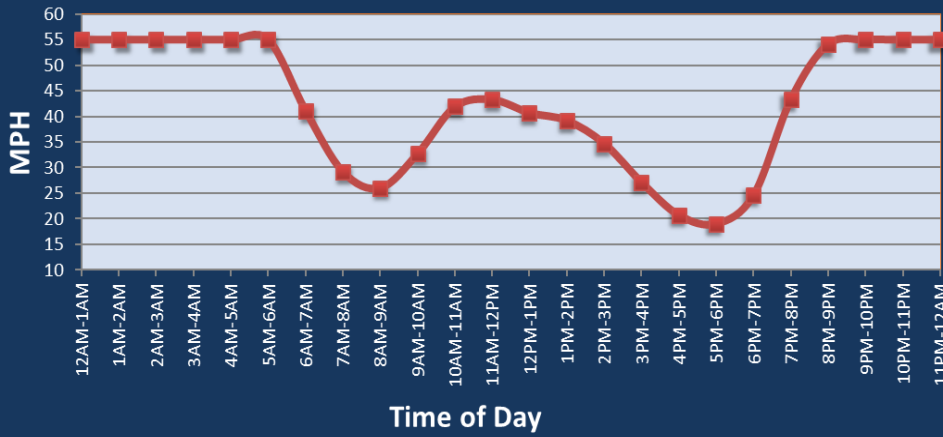

Houston, TX: I-10 at I-45

Average Speed by Time of Day
I-10 at I-45

Summary

National Ranking by Congestion Index	8
Average Speed	37.8
Peak Average Speed	26.3
Nonpeak Average Speed	43.7
Nonpeak / Peak Ratio	1.66
Peak Average Speed Percent Change 2022 - 2023	-4.9%