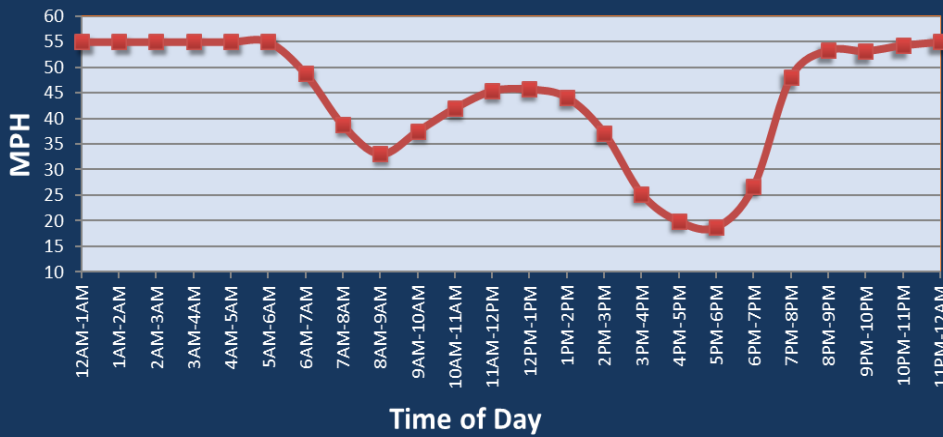

Nashville, TN: I-24/I-40 at I-440 (East)

Average Speed by Time of Day
I-24/I-40 at I-440 (East)

Summary

National Ranking by Congestion Index	10
Average Speed	40.2
Peak Average Speed	28.3
Nonpeak Average Speed	45.5
Nonpeak / Peak Ratio	1.61
Peak Average Speed Percent Change 2022 - 2023	-7.4%