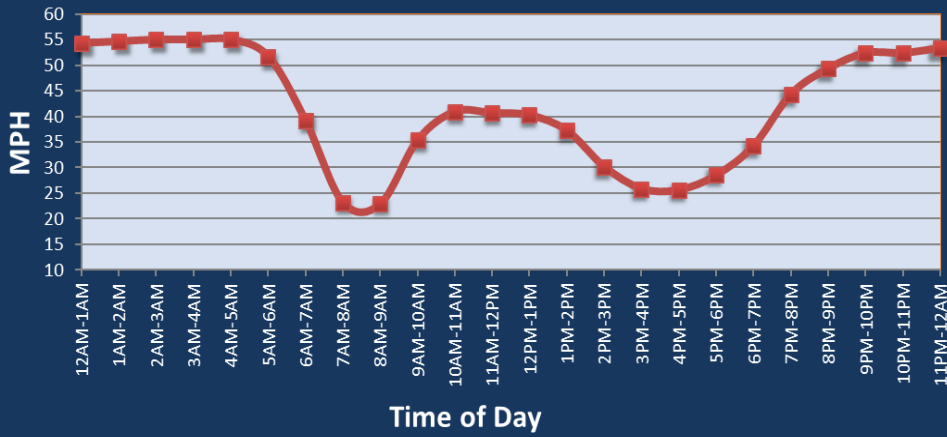

Los Angeles, CA: I-710 at I-105

Average Speed by Time of Day
I-710 at I-105

Summary

National Ranking by Congestion Index	11
Average Speed	37.5
Peak Average Speed	27.5
Nonpeak Average Speed	42.7
Nonpeak / Peak Ratio	1.55
Peak Average Speed Percent Change 2022 - 2023	-3.7%