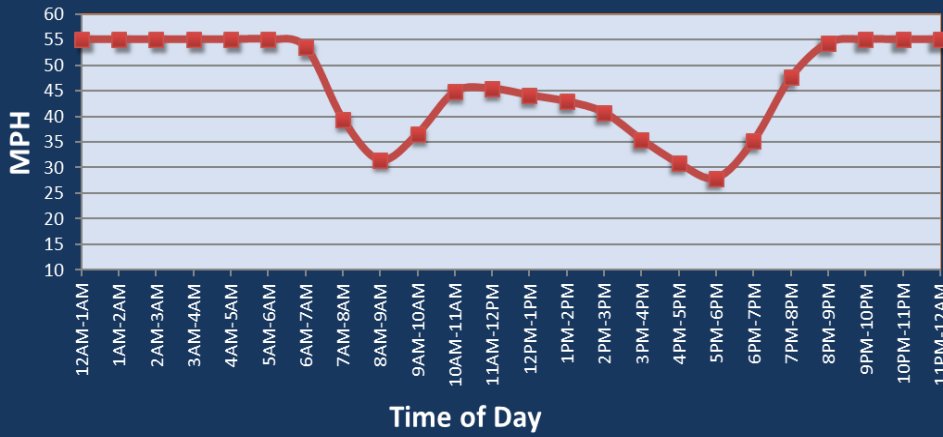

Atlanta, GA: I-75 at I-285 (North)

Average Speed by Time of Day
I-75 at I-285 (North)

Summary

National Ranking by Congestion Index	12
Average Speed	43.0
Peak Average Speed	35.3
Nonpeak Average Speed	46.5
Nonpeak / Peak Ratio	1.32
Peak Average Speed Percent Change 2022 - 2023	-8.7%