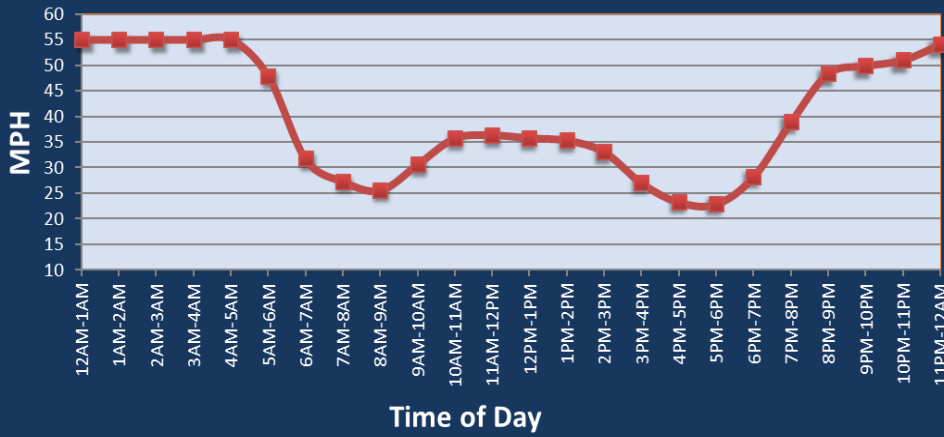

Dallas, TX: I-45 at I-30

Average Speed by Time of Day
I-45 at I-30

Summary

National Ranking by Congestion Index	15
Average Speed	36.3
Peak Average Speed	26.3
Nonpeak Average Speed	40.7
Nonpeak / Peak Ratio	1.55
Peak Average Speed Percent Change 2022 - 2023	-4.3%