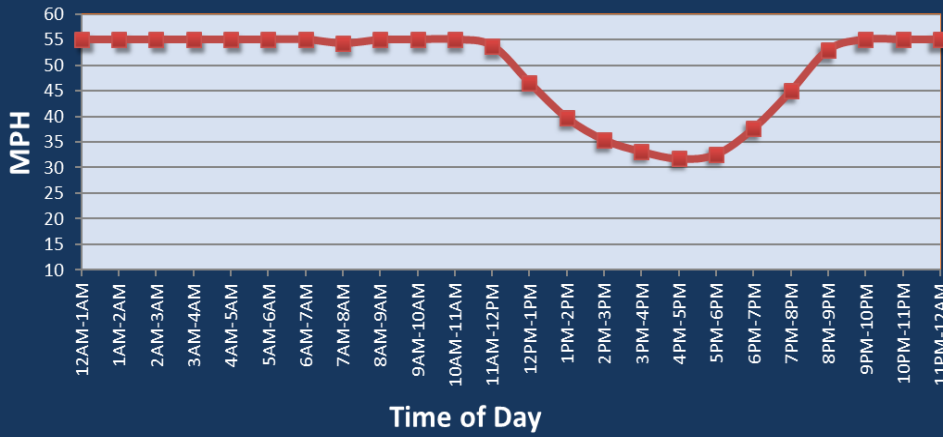

# McDonough, GA: I-75

Average Speed by Time of Day  
I-75

## Summary

|   |       |
|---|-------|
| National Ranking by Congestion Index          | 16    |
| Average Speed                                 | 46.8  |
| Peak Average Speed                            | 42.6  |
| Nonpeak Average Speed                         | 48.5  |
| Nonpeak / Peak Ratio                          | 1.14  |
| Peak Average Speed Percent Change 2022 - 2023 | -0.4% |