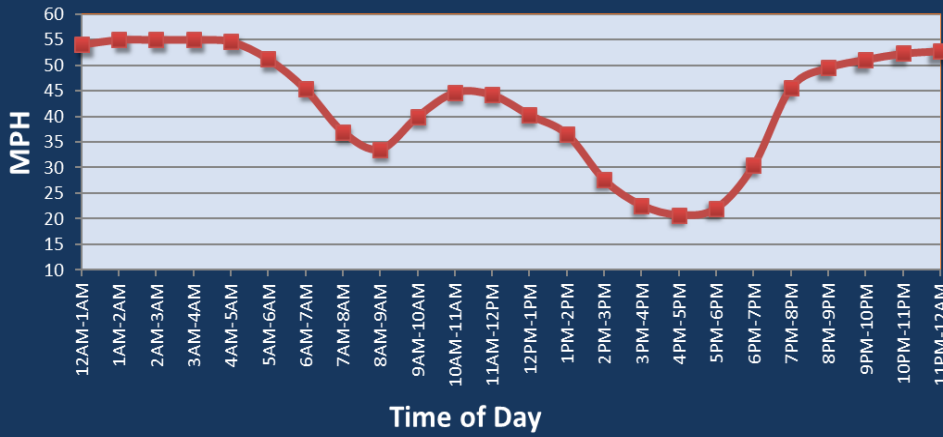

Chicago, IL: I-90 at I-94 (South)

Average Speed by Time of Day
I-90 at I-94 (South)

Summary

National Ranking by Congestion Index	17
Average Speed	39.8
Peak Average Speed	30.7
Nonpeak Average Speed	43.3
Nonpeak / Peak Ratio	1.41
Peak Average Speed Percent Change 2022 - 2023	-11.9%