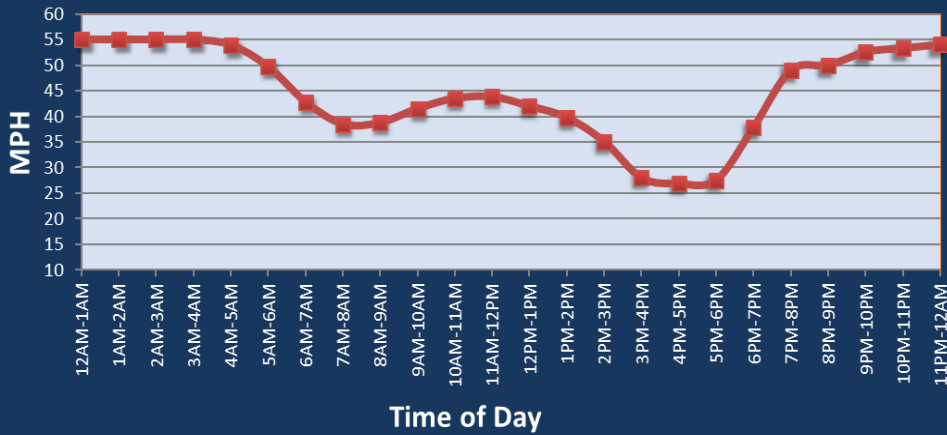

Ontario, CA: I-10 at I-15

Average Speed by Time of Day
I-10 at I-15

Summary

| | |
|---|------|
| National Ranking by Congestion Index | 18 |
| Average Speed | 42.8 |
| Peak Average Speed | 35.4 |
| Nonpeak Average Speed | 45.5 |
| Nonpeak / Peak Ratio | 1.29 |
| Peak Average Speed Percent Change 2022 - 2023 | 3.8% |