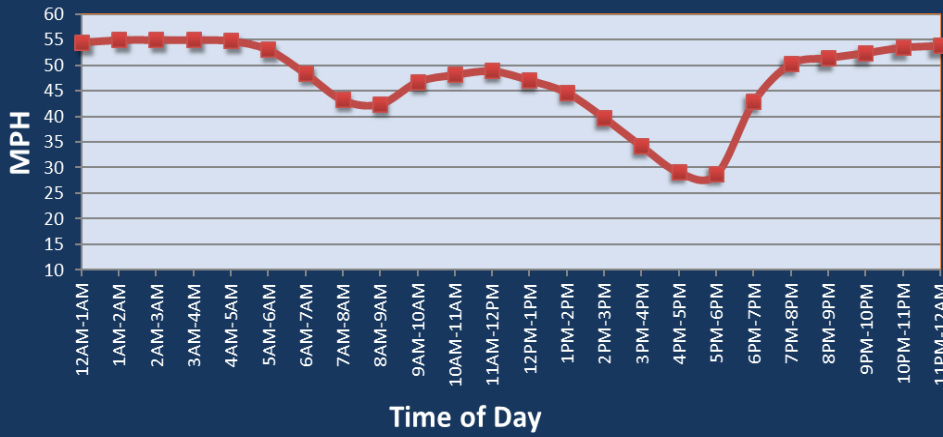

# Hartford, CT: I-84 at I-91

Average Speed by Time of Day  
I-84 at I-91

## Summary

National Ranking by Congestion Index	20
Average Speed	46.1
Peak Average Speed	38.0
Nonpeak Average Speed	49.1
Nonpeak / Peak Ratio	1.29
Peak Average Speed Percent Change 2022 - 2023	-9.9%