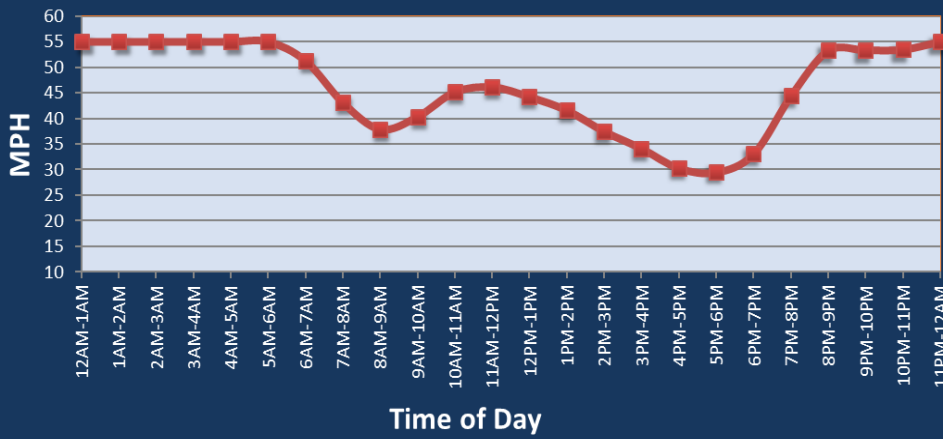

Atlanta, GA: I-20 at I-285 (East)

Average Speed by Time of Day
I-20 at I-285 (East)

Summary

National Ranking by Congestion Index	21
Average Speed	43.5
Peak Average Speed	36.4
Nonpeak Average Speed	46.6
Nonpeak / Peak Ratio	1.28
Peak Average Speed Percent Change 2022 - 2023	-1.7%