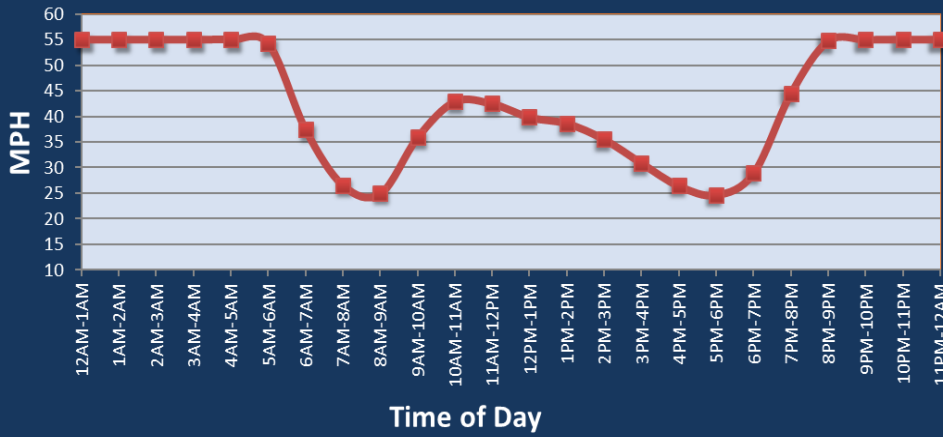

Houston, TX: I-45 at I-610 (North)

Average Speed by Time of Day
I-45 at I-610 (North)

Summary

National Ranking by Congestion Index	22
Average Speed	39.3
Peak Average Speed	27.6
Nonpeak Average Speed	45.1
Nonpeak / Peak Ratio	1.64
Peak Average Speed Percent Change 2022 - 2023	-4.1%