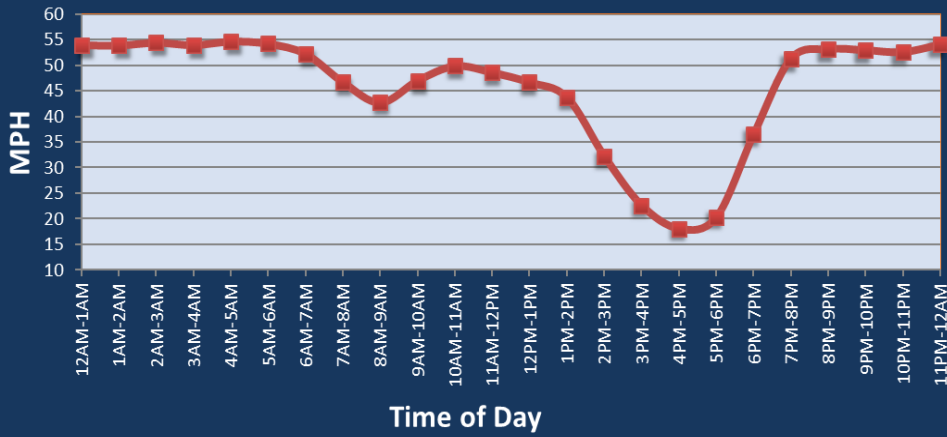

Nashville, TN: I-40 at I-65 (East)

Average Speed by Time of Day
I-40 at I-65 (East)

Summary

National Ranking by Congestion Index	23
Average Speed	40.3
Peak Average Speed	30.9
Nonpeak Average Speed	44.7
Nonpeak / Peak Ratio	1.44
Peak Average Speed Percent Change 2022 - 2023	-8.3%