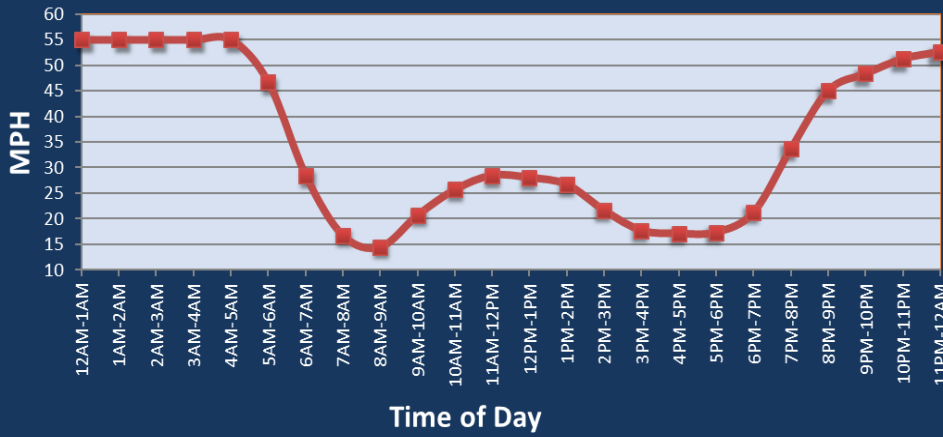

# Chicago, IL: I-90 at I-94 (North)

Average Speed by Time of Day  
I-90 at I-94 (North)

## Summary

National Ranking by Congestion Index	24
Average Speed	30.5
Peak Average Speed	18.6
Nonpeak Average Speed	35.8
Nonpeak / Peak Ratio	1.92
Peak Average Speed Percent Change 2022 - 2023	-9.7%