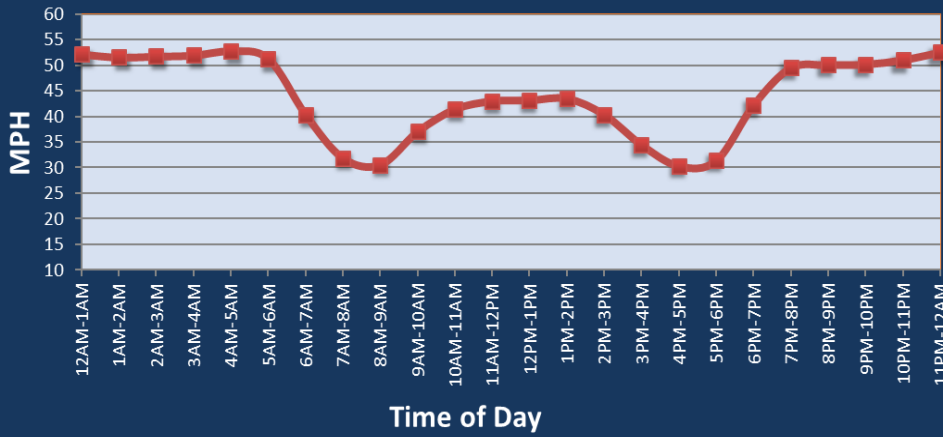

# Denver, CO: I-70 at I-25

Average Speed by Time of Day  
I-70 at I-25

## Summary

National Ranking by Congestion Index	25
Average Speed	41.1
Peak Average Speed	33.5
Nonpeak Average Speed	44.4
Nonpeak / Peak Ratio	1.33
Peak Average Speed Percent Change 2022 -2023	9.3%