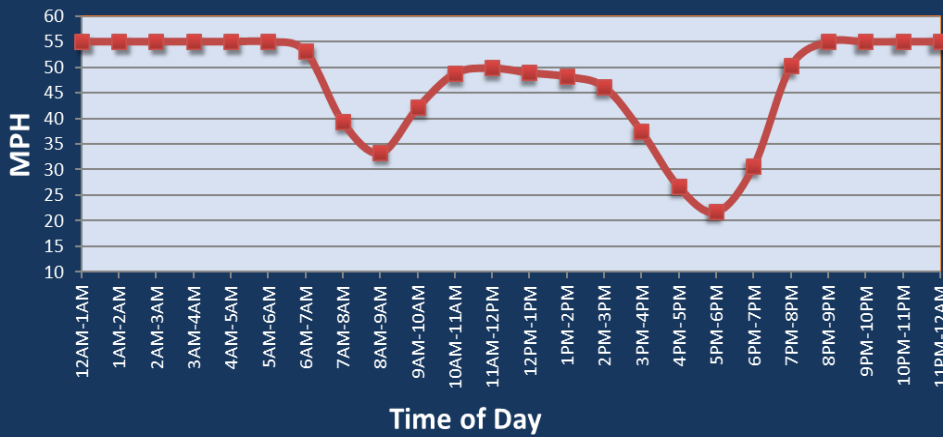

Houston, TX: I-10 at I-610 (West)

Average Speed by Time of Day
I-10 at I-610 (West)

Summary

National Ranking by Congestion Index	26
Average Speed	44.5
Peak Average Speed	33.0
Nonpeak Average Speed	49.8
Nonpeak / Peak Ratio	1.51
Peak Average Speed Percent Change 2022 - 2023	-5.8%