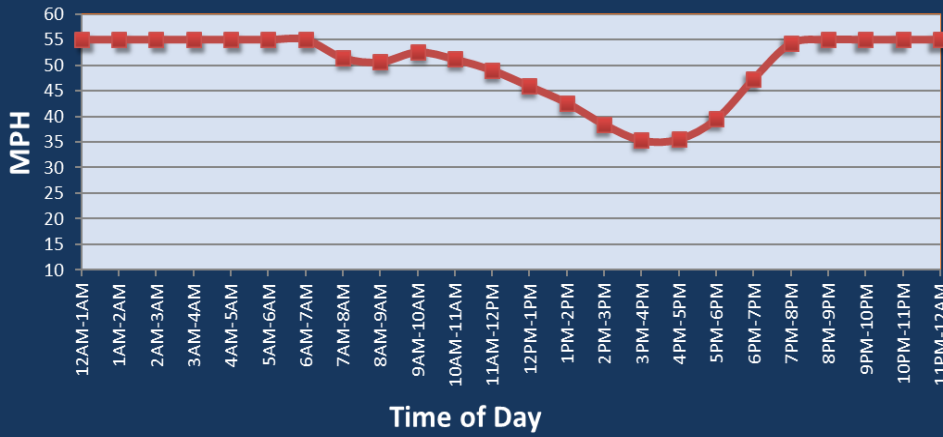

# Gary, IN: I-65 at I-80

Average Speed by Time of Day  
I-65 at I-80

## Summary

National Ranking by Congestion Index	27
Average Speed	48.3
Peak Average Speed	46.0
Nonpeak Average Speed	49.1
Nonpeak / Peak Ratio	1.07
Peak Average Speed Percent Change 2022 - 2023	-8.2%