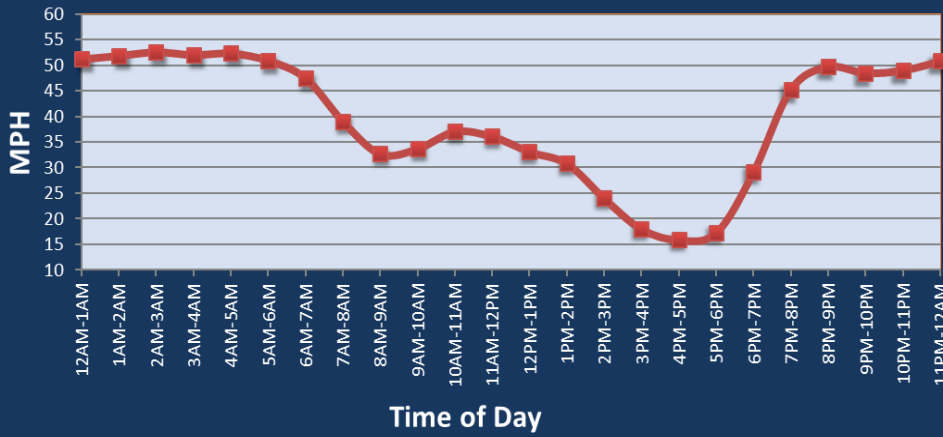

Portland, OR: I-5 at I-84

Average Speed by Time of Day
I-5 at I-84

Summary

National Ranking by Congestion Index	28
Average Speed	34.1
Peak Average Speed	26.8
Nonpeak Average Speed	37.7
Nonpeak / Peak Ratio	1.41
Peak Average Speed Percent Change 2022 - 2023	-9.5%