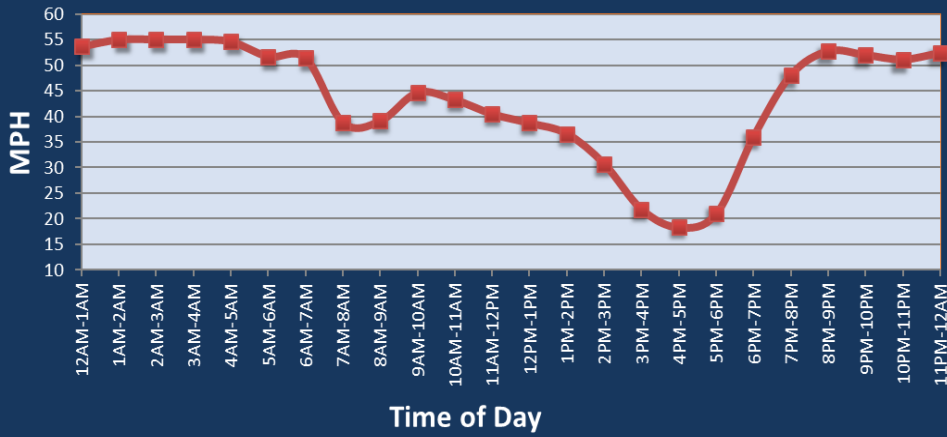

Baton Rouge, LA: I-10 at I-110

Average Speed by Time of Day
I-10 at I-110

Summary

National Ranking by Congestion Index	29
Average Speed	38.3
Peak Average Speed	31.5
Nonpeak Average Speed	41.6
Nonpeak / Peak Ratio	1.32
Peak Average Speed Percent Change 2022 - 2023	2.5%