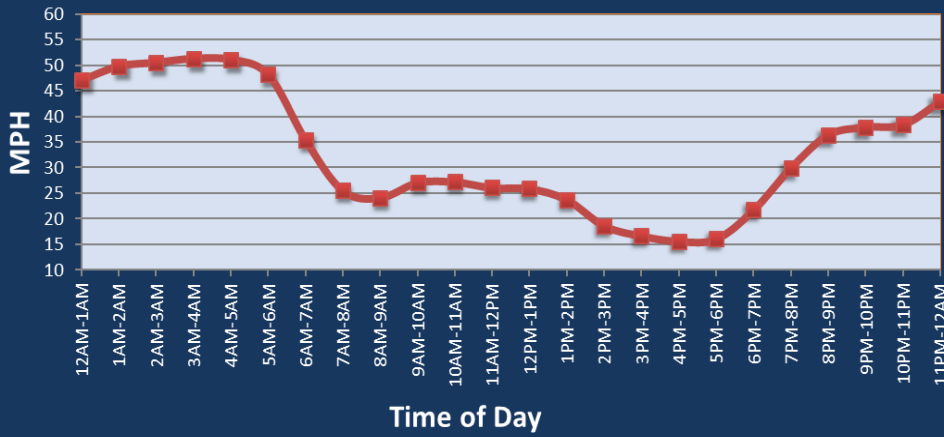

# Philadelphia, PA: I-76 at I-676

Average Speed by Time of Day  
I-76 at I-676

## Summary

National Ranking by Congestion Index	32
Average Speed	29.8
Peak Average Speed	23.8
Nonpeak Average Speed	32.0
Nonpeak / Peak Ratio	1.35
Peak Average Speed Percent Change 2022 - 2023	-5.4%