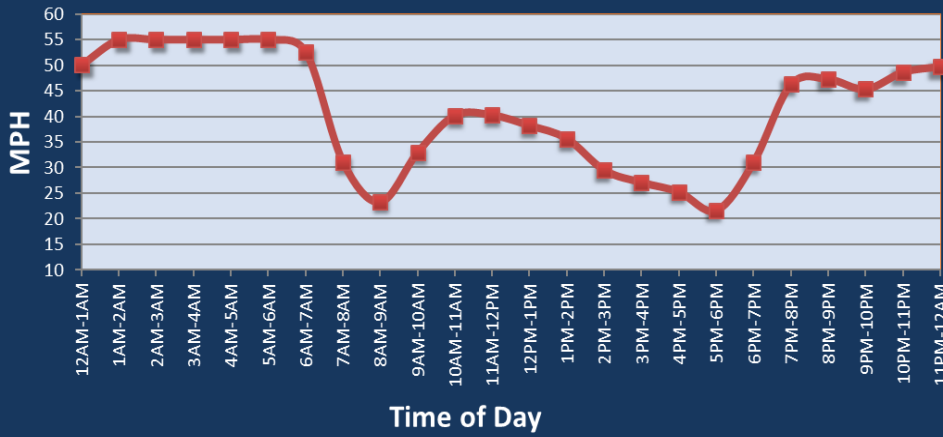

Stamford, CT: I-95

Average Speed by Time of Day
I-95

Summary

National Ranking by Congestion Index	33
Average Speed	40.5
Peak Average Speed	30.0
Nonpeak Average Speed	43.9
Nonpeak / Peak Ratio	1.46
Peak Average Speed Percent Change 2022 - 2023	-1.4%