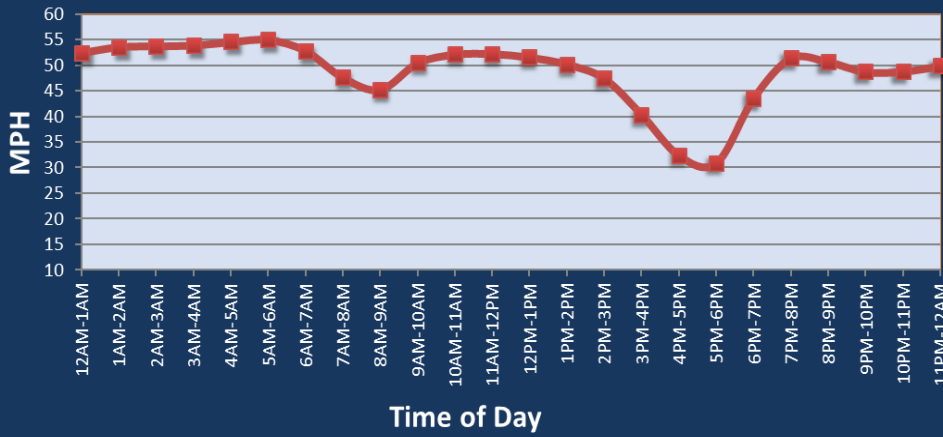

# Indianapolis, IN: I-65 at I-70 (North)

Average Speed by Time of Day  
I-65 at I-70 (North)

## Summary

National Ranking by Congestion Index	34
Average Speed	46.9
Peak Average Speed	40
Nonpeak Average Speed	50.2
Nonpeak / Peak Ratio	1.26
Peak Average Speed Percent Change 2022 - 2023	13.90%