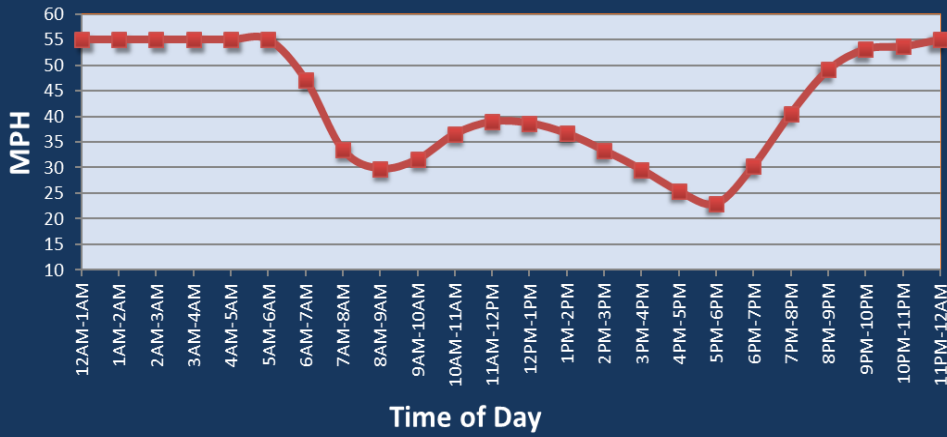

Atlanta, GA: I-20 at I-75/I-85

Average Speed by Time of Day
I-20 at I-75/I-85

Summary

National Ranking by Congestion Index	35
Average Speed	39.8
Peak Average Speed	30.7
Nonpeak Average Speed	43.0
Nonpeak / Peak Ratio	1.40
Peak Average Speed Percent Change 2022 - 2023	-3.0%