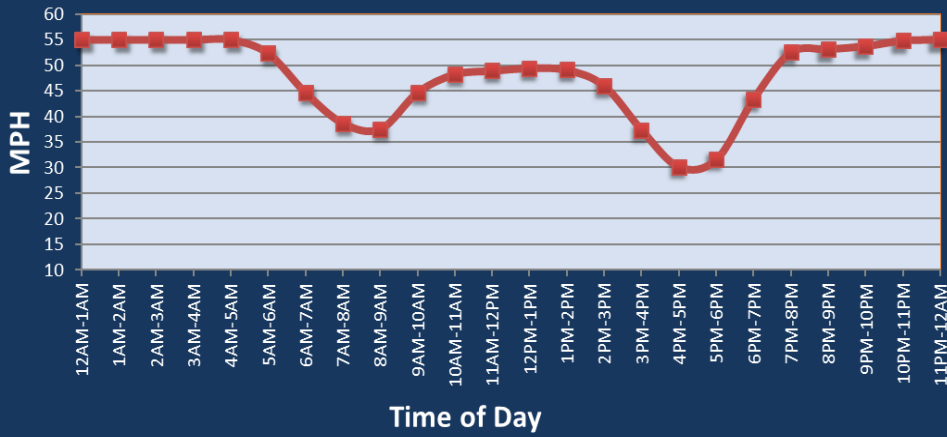

Denver, CO: I-25 at I-76

Average Speed by Time of Day
I-25 at I-76

Summary

National Ranking by Congestion Index	36
Average Speed	46.1
Peak Average Speed	36.7
Nonpeak Average Speed	50.0
Nonpeak / Peak Ratio	1.36
Peak Average Speed Percent Change 2022 - 2023	-1.6%