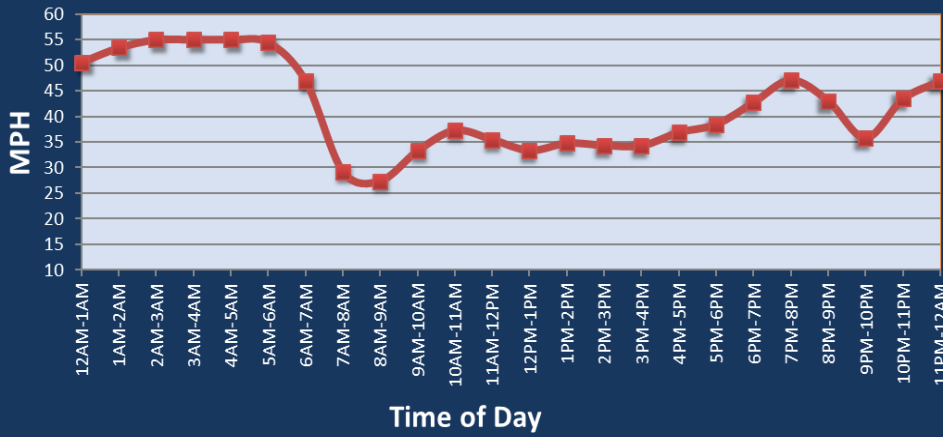

Norwalk, CT: I-95

Average Speed by Time of Day
I-95

Summary

National Ranking by Congestion Index	37
Average Speed	41.3
Peak Average Speed	35.6
Nonpeak Average Speed	42.8
Nonpeak / Peak Ratio	1.20
Peak Average Speed Percent Change 2022 - 2023	-2.6%