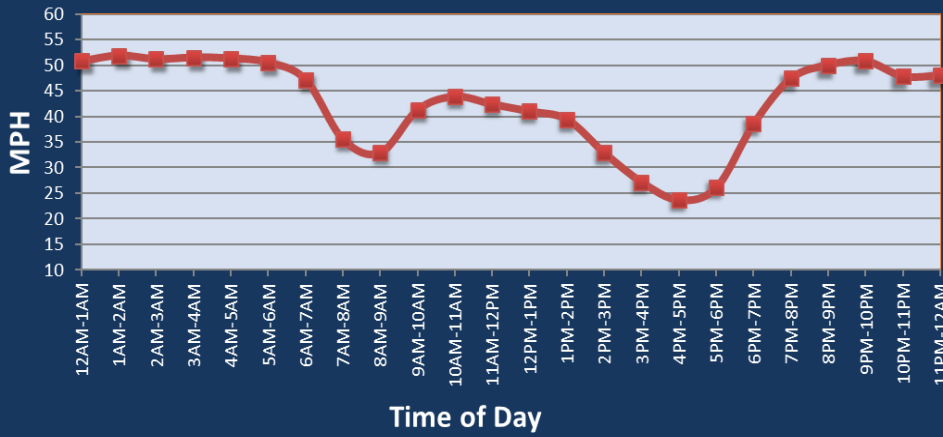

Providence, RI: I-95 at I-195

Average Speed by Time of Day
I-95 at I-195

Summary

National Ranking by Congestion Index	40
Average Speed	40.1
Peak Average Speed	33.2
Nonpeak Average Speed	43.1
Nonpeak / Peak Ratio	1.30
Peak Average Speed Percent Change 2022 - 2023	-1.6%