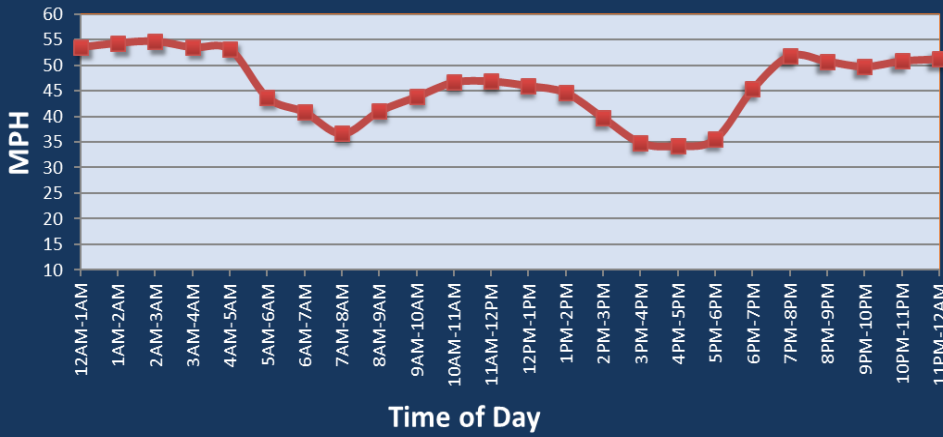

Corona, CA: I-15 at SR 91

Average Speed by Time of Day
I-15 at SR 91

Summary

National Ranking by Congestion Index	42
Average Speed	45.0
Peak Average Speed	38.7
Nonpeak Average Speed	47.4
Nonpeak / Peak Ratio	1.22
Peak Average Speed Percent Change 2022 - 2023	-7.3%