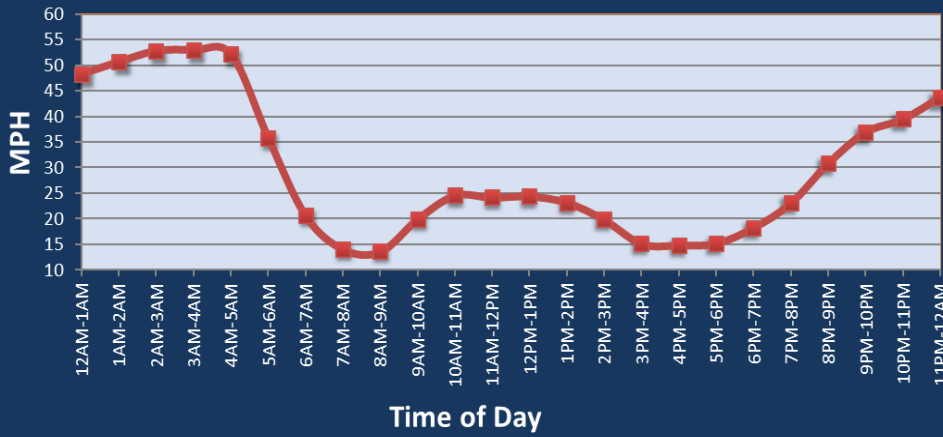

Queens, NY: I-495

Average Speed by Time of Day
I-495

Summary

| | |
|---|------|
| National Ranking by Congestion Index | 43 |
| Average Speed | 25.5 |
| Peak Average Speed | 15.6 |
| Nonpeak Average Speed | 30.7 |
| Nonpeak / Peak Ratio | 1.96 |
| Peak Average Speed Percent Change 2022 - 2023 | 1.7% |