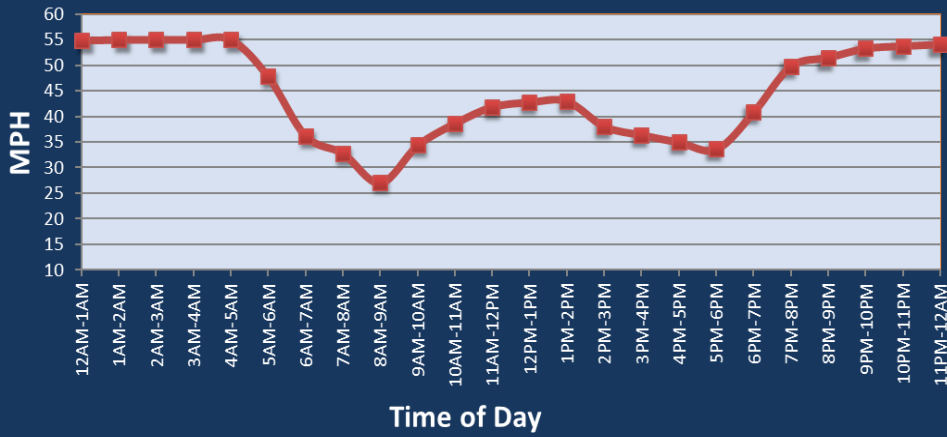

Oakland, CA: I-880 at I-238

Average Speed by Time of Day
I-880 at I-238

Summary

National Ranking by Congestion Index	45
Average Speed	40.9
Peak Average Speed	33.0
Nonpeak Average Speed	44.8
Nonpeak / Peak Ratio	1.36
Peak Average Speed Percent Change 2022 - 2023	-3.7%