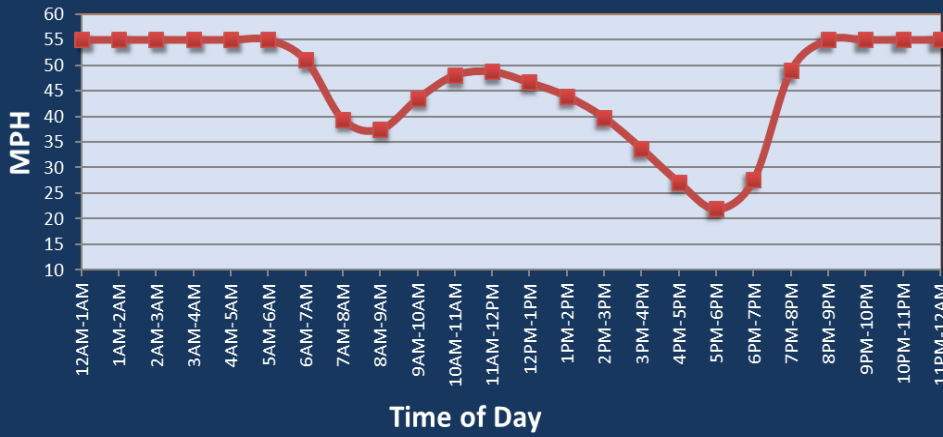

# Houston, TX: I-610 at US 290

Average Speed by Time of Day  
I-610 at US 290

## Summary

National Ranking by Congestion Index	46
Average Speed	42.8
Peak Average Speed	31.8
Nonpeak Average Speed	48.3
Nonpeak / Peak Ratio	1.52
Peak Average Speed Percent Change 2022 - 2023	3.1%