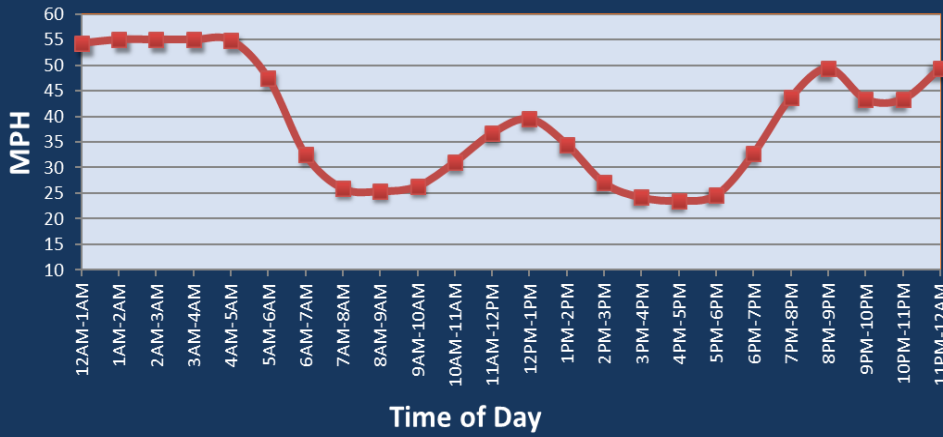

# Seattle, WA: I-5 at I-90

Average Speed by Time of Day  
I-5 at I-90

## Summary

National Ranking by Congestion Index	48
Average Speed	34.7
Peak Average Speed	27.3
Nonpeak Average Speed	38.1
Nonpeak / Peak Ratio	1.40
Peak Average Speed Percent Change 2022 - 2023	-0.4%