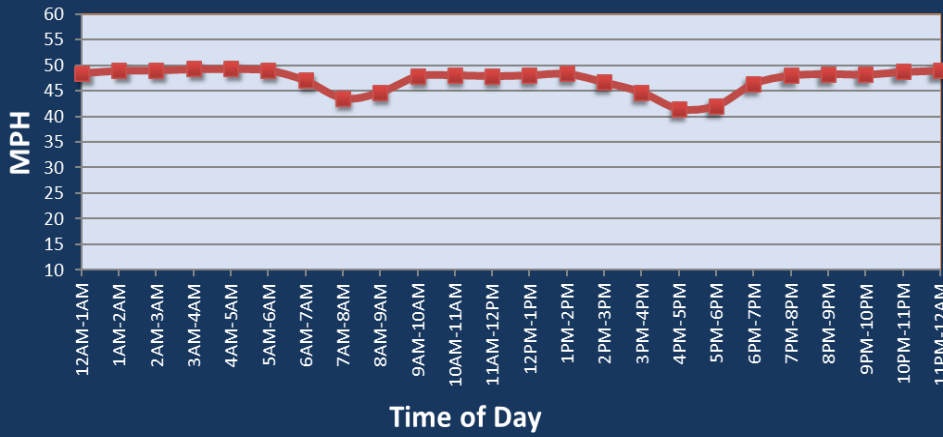

# St. Louis, MO: I-64/I-55 at I-44

Average Speed by Time of Day  
I-64/I-55 at I-44

## Summary

National Ranking by Congestion Index	49
Average Speed	47.0
Peak Average Speed	44.2
Nonpeak Average Speed	48.0
Nonpeak / Peak Ratio	1.09
Peak Average Speed Percent Change 2022 - 2023	-1.6%