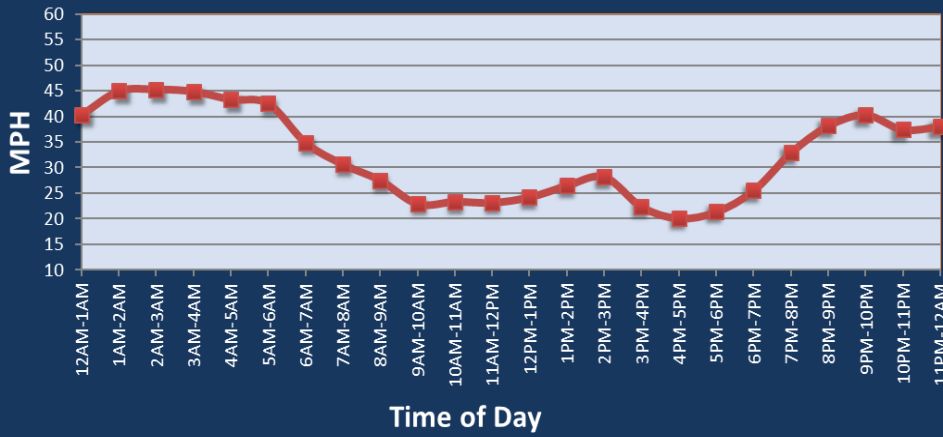

Bronx, NY: I-678

Average Speed by Time of Day
I-678

Summary

National Ranking by Congestion Index	50
Average Speed	29.7
Peak Average Speed	27.4
Nonpeak Average Speed	30.6
Nonpeak / Peak Ratio	1.12
Peak Average Speed Percent Change 2022 - 2023	8.2%