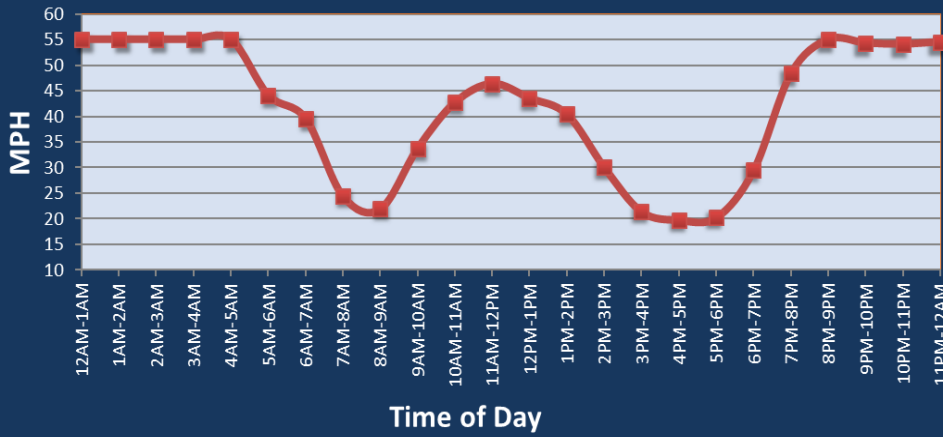

Boston, MA: I-93 at SR 3

Average Speed by Time of Day
I-93 at SR 3

Summary

National Ranking by Congestion Index	51
Average Speed	34.3
Peak Average Speed	24.7
Nonpeak Average Speed	41.3
Nonpeak / Peak Ratio	1.67
Peak Average Speed Percent Change 2022 - 2023	-15.6%